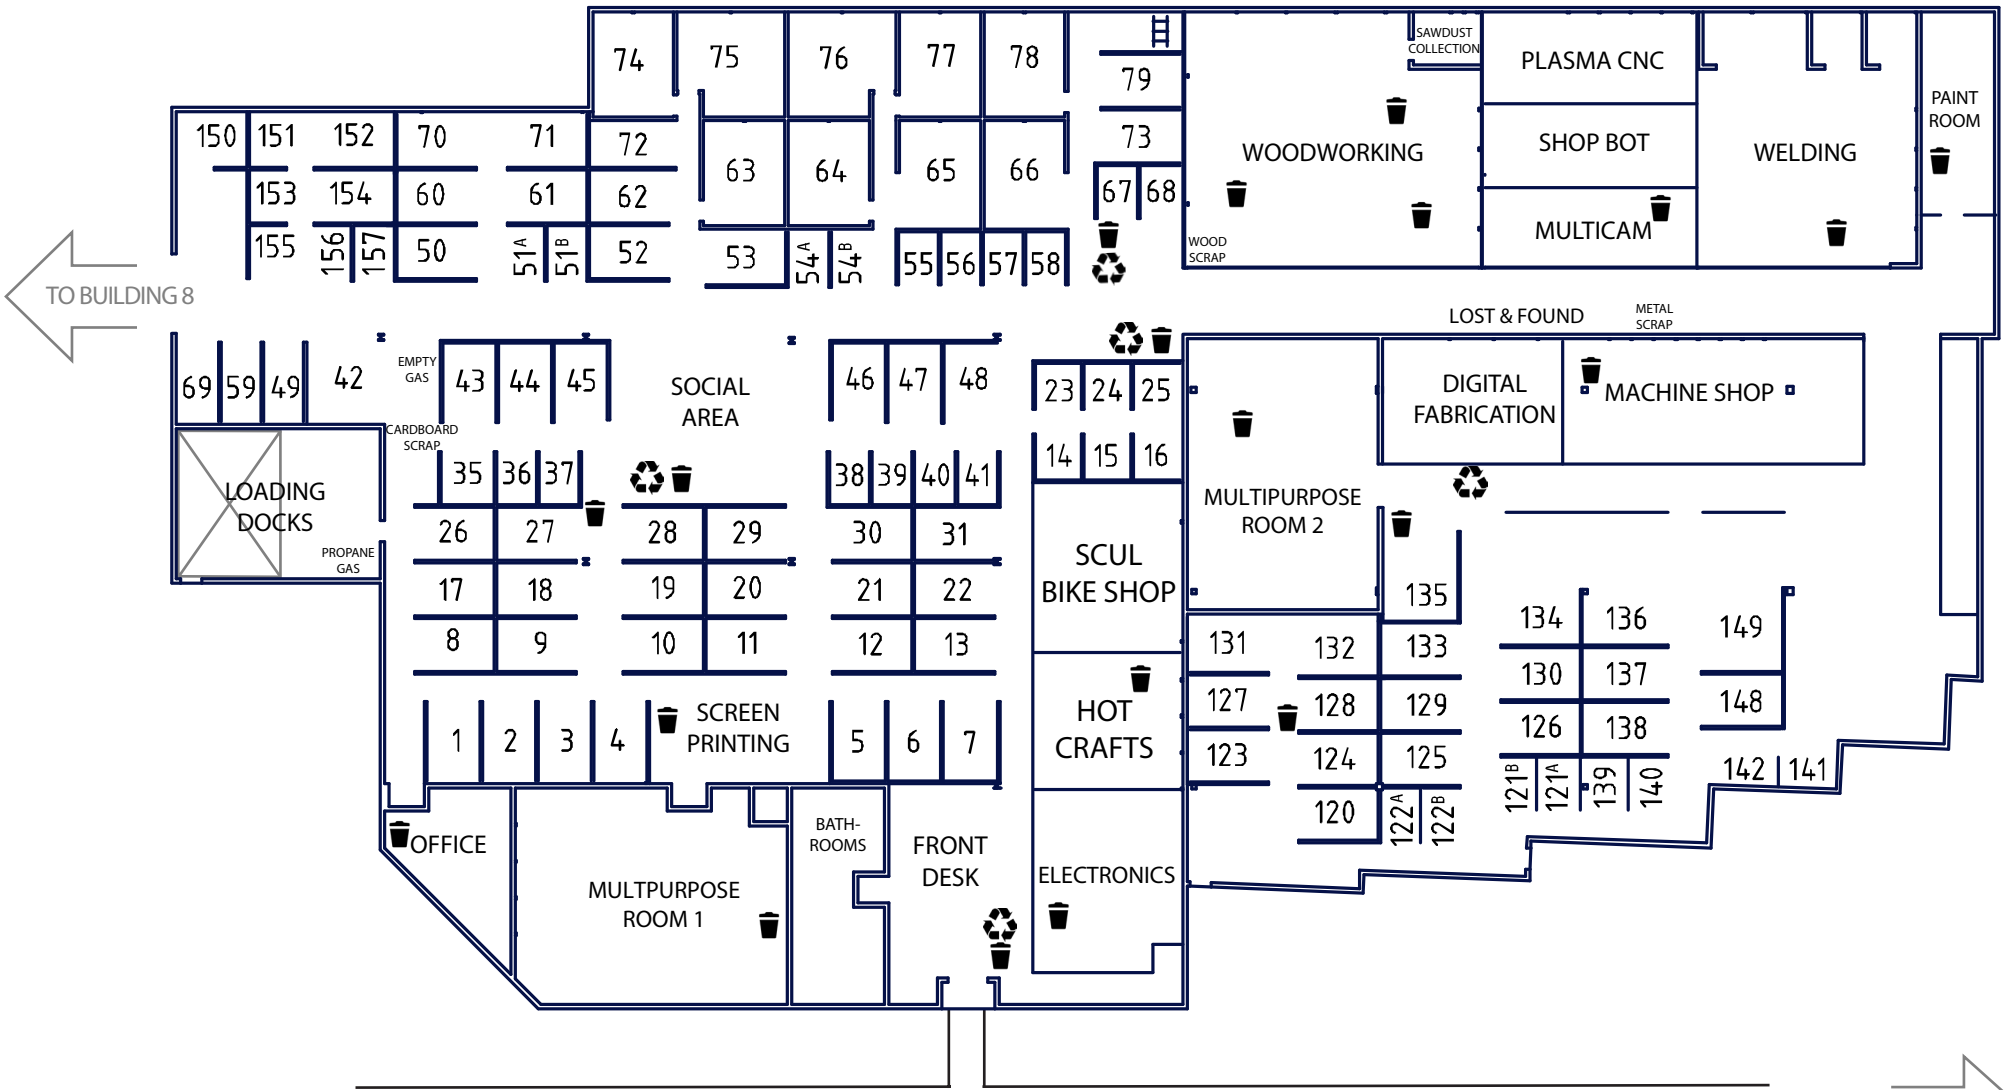

BUILDING 8

FLOOR PLAN

UPDATED: December 15th, 2014

BUILDING 10

BUILDING 13

TO BUILDING 8

TO BUILDING 10

TYLER STREET

DUMPSTER NEXT TO
AERONAUT BREWERY